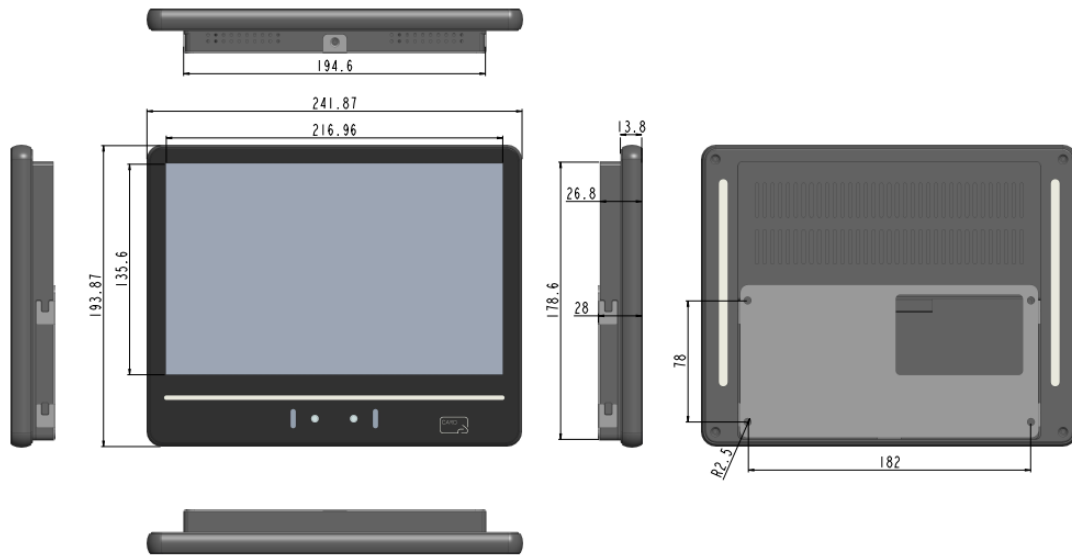

FaceKiosk-H10A

Facial Authentication

Compatible with

 ZKBio CVSecurity

Overview

FaceKiosk-H10A elevates the corporate meeting management by offering dual authentication mode with facial authentication and card verification. Also, the terminal is equipped with an intuitive 10.1 inches LCD color touch screen and LED indicators that streamline meeting schedule and room status tracking.

Features

- Dual authentication mode with seamless access control. Support facial authentication in less than 1 seconds and card verification.
- 2MP binocular camera with WDR (wide dynamic range) technology to enhance facial authentication.
- User intuitive interface with 10.1 inches LCD color touch screen.
- Real-time room occupancy tracking with LED indicators (Green and Red).
- Comprehensive network integration with flexible connectivity. Supports Wi-Fi (IEEE 802.11b)

Specifications

Model	FaceKiosk-H10A
Display	10.1"@ Capacitive LCD Color Touch Screen (1280*800)
Camera	Binocular Camera @ 2MP WDR
Operation System	Android 7.1
Hardware	CPU: ARM Cortex-A17-Quad Core @ 1.8GHz RAM: 2GB; ROM: 8GB Supplement Light: 2*LED Red = meeting room is in use. Green= meeting room is idle.
Authentication Method	Face / Card (IC card)
Face Template Capacity	10000(1:N) (Standard)
Card Capacity	10000 (1:N) (Standard)
User Capacity	10000(1:N) (Standard)
Transaction Capacity	200000 (1:N)
Biometric Algorithm	ZKFace V5.62
Card Type	IC Card@13.56 MHz (Standard)
Communication	TCP/IP (RJ45)*1 Wi-Fi (IEEE802.11b) @ 2.4 GHz USB:(USB Drive Only / Communication)*1 Electric Lock*1, Exit Button*1
Standard Functions	Webserver, ADMS, Multiple Verification Methods
Power Supply	DC 12V 3A
Operating Temperature	-10°C to 50°C
Dimensions	241.87mm*193.87mm*28mm (L*W*H)
Net Weight	1.8 Kg
Supported Software	Software: ZKBio CVSecurity(BEST-W)/ ZKBioTime(PUSH)/ Armatura One(PUSH) Mobile Application: ZKBio Zexus Mobile APP
Installation	Wall-mount (screws and pegboard)
Certifications	ISO14001, ISO9001

Dimensions (mm)

Configuration