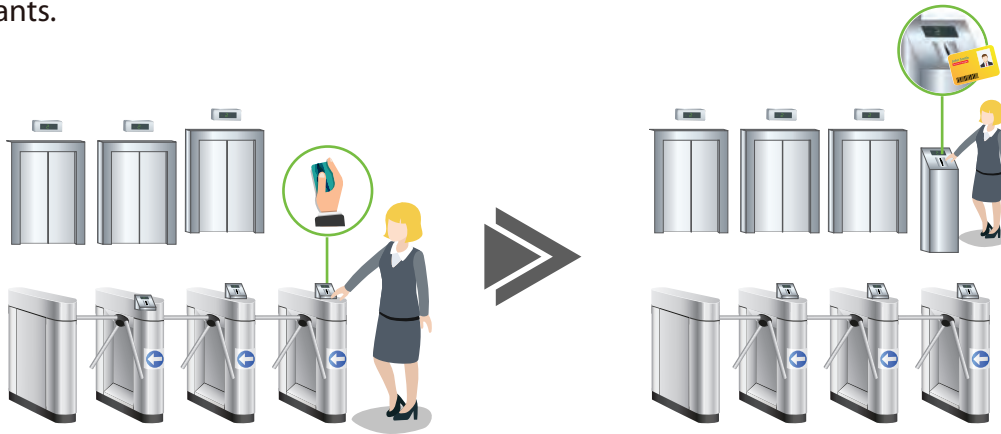

Integrated Elevator Control (DCS) Solution

By integrating our turnstile solutions with our normal and destination based dispatching elevator control system, you will benefit from consistent design, flexible personalization features, and enhanced comfort for visitors and tenants.

1 Present card on the entrance control

2 Present card on the elevator