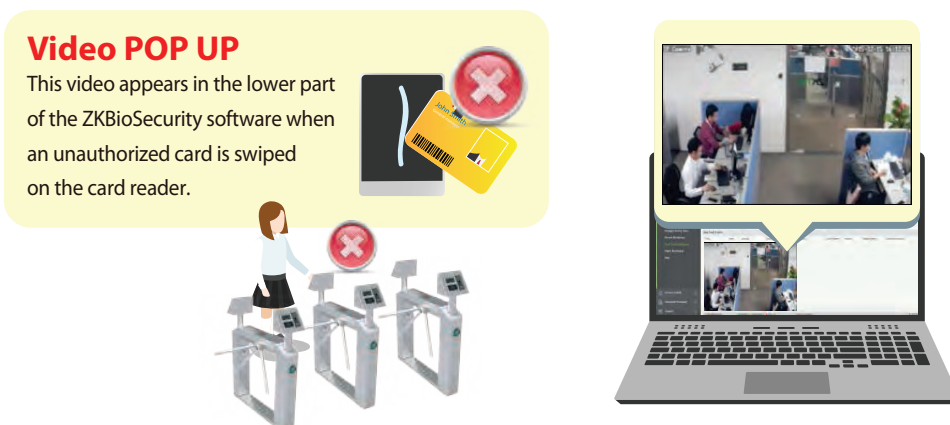

## Visitor + Access Control + Elevator Control (Standard or DCS Integration) + Video Linkage One-stop Solutions

ZKBioSecurity3.0 is the ultimate "All in One" web based security platform developed by ZKTeco. It contains many integrated modules: access control, elevator control, video linkage, visitor management, parking system etc. It provides the most advanced solution for a whole new user experience.

## Global Linkage - Monitoring Video Pop-up

The security linkage system comprises a video monitoring system, when there is an exceptional event, including a swiping of an unauthorized card on the card reader, monitoring video will pop up to warn administrator. Video length could be up to 180 seconds.