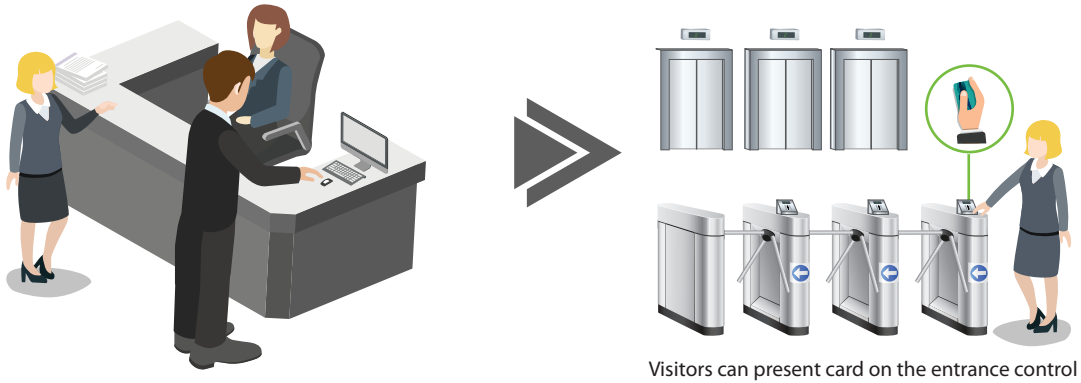

Visitor and Entrance Channel (Flap Barriers etc.) Integration

With the integration of entrance channel and QR code reader, upon successful visitor registration, visitor receipt can be printed by receipt printer, visitor receipt supports customized template setting, including visitor information barcode or QR code to be printed, with these visitors are able to have access to designated areas upon successful verification.