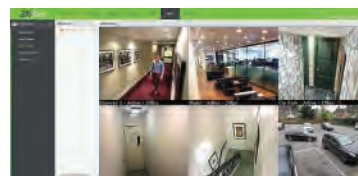

## All In One Web Based Security Management Solution

**HTTPs Web Security Protocol**

**Accurate Check for Innate Location**

**Precise Real Time Monitoring**

**Video Surveillance Module**  
(Fully Supports HIK Vision/ Dahua and ONVIF)

**Jail Location E-map (Adjustable)**

**Elevator Control**

**Access Control Linkage With Multi Modules**  
(Video Surveillance, Alarm, Elevator)

**Full Functioned Visitor Module**