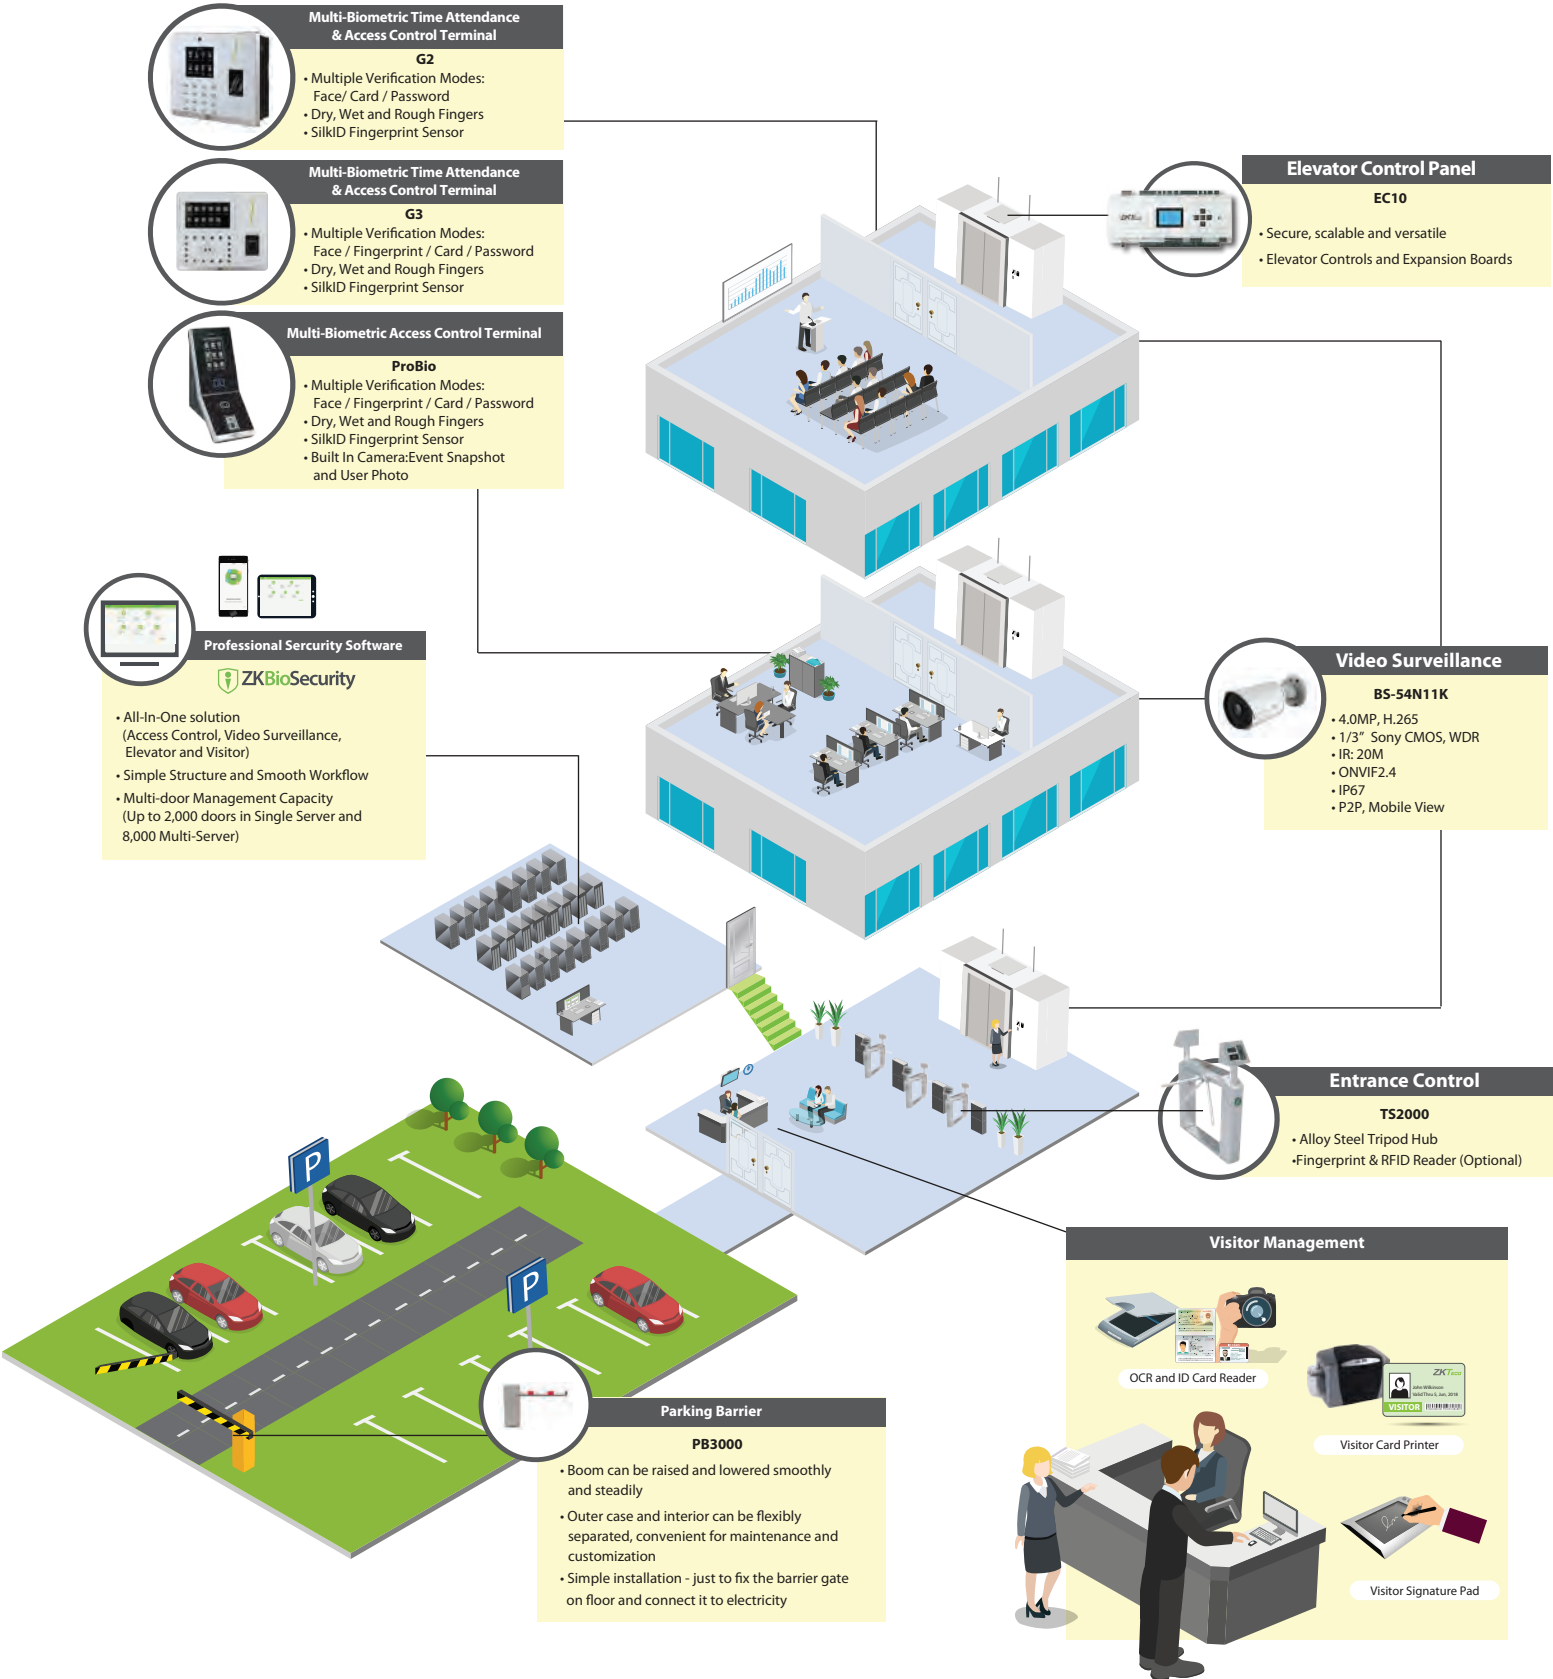

**Elevator Control Panel**  
**EC10**

- Secure, scalable and versatile
- Elevator Controls and Expansion Boards

**Professional Security Software**  
**ZKBioSecurity**

- All-In-One solution (Access Control, Video Surveillance, Elevator and Visitor)
- Simple Structure and Smooth Workflow
- Multi-door Management Capacity (Up to 2,000 doors in Single Server and 8,000 Multi-Server)

**Parking Barrier**  
**PB3000**

- Boom can be raised and lowered smoothly and steadily
- Outer case and interior can be flexibly separated, convenient for maintenance and customization
- Simple installation - just to fix the barrier gate on floor and connect it to electricity

**Visitor Management**

OCR and ID Card Reader

Visitor Card Printer

Visitor Signature Pad