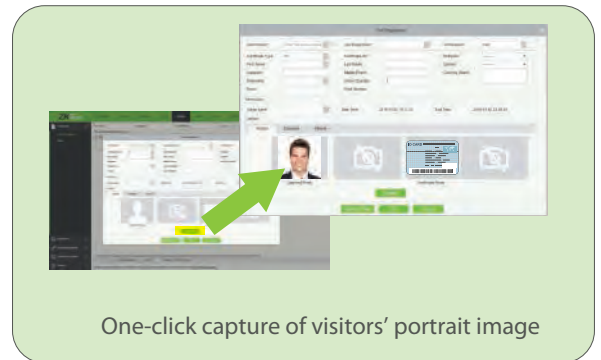

OCR function automatically reads identity document

One-click capture of visitors' portrait image

Supports Connection to Signature Pad and Auto-Acquisition of Visitors' Signature

Visitor registration points support electronic signature board. During registration, signature records will be automatically saved to visitor system upon successful signature, and printed on customized card printing template, it is also optional to print signatures on visitor cards. After successful visitor registration, visitor cards with printed signature can be instantly printed.