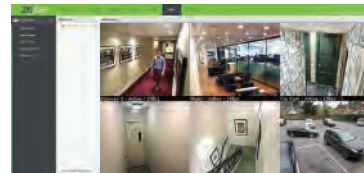

Video Surveillance Module

- Fully Supports ZKTeco, HIKVision and Dahua video surveillance
- Supports ONVIF
- Interactive with access control and elevator system with various output options
- Up to 30sec pre-event recording function